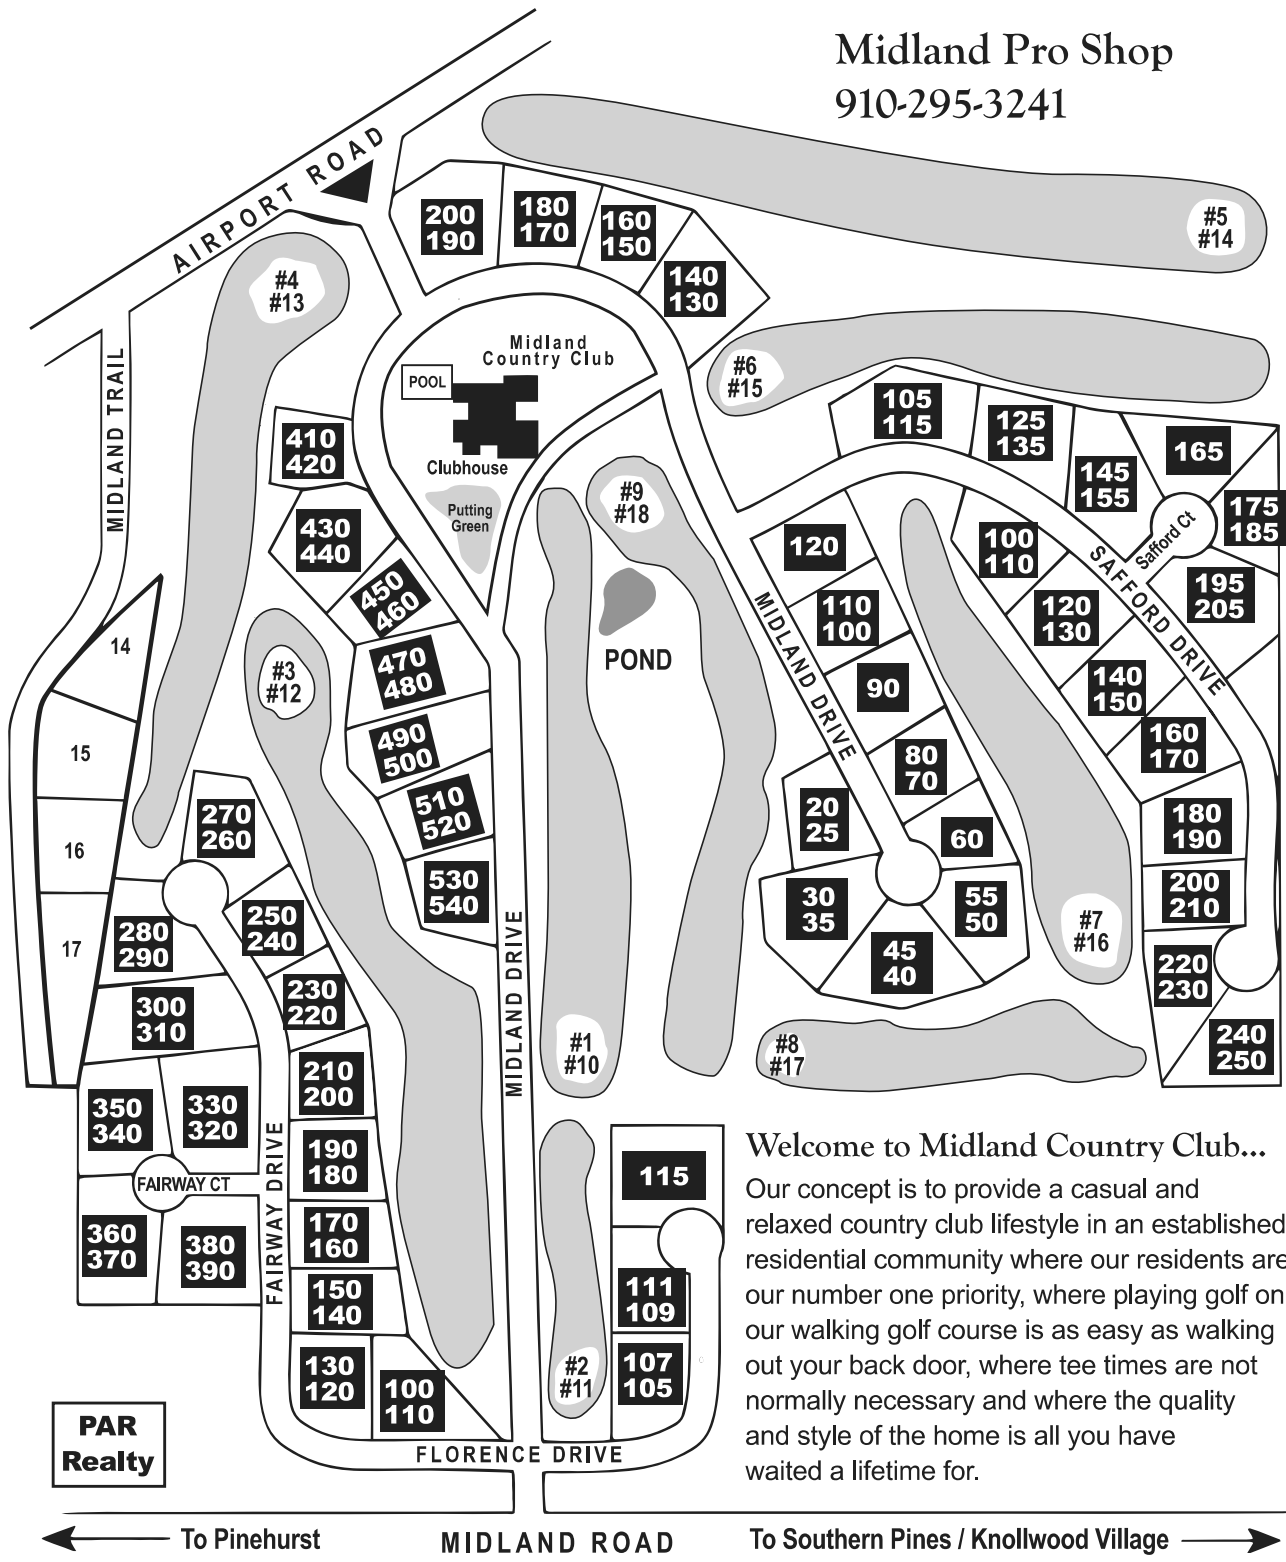

MIDLAND COUNTRY CLUB

Midland Pro Shop
910-295-3241

PAR
Realty

Welcome to Midland Country Club...

Our concept is to provide a casual and relaxed country club lifestyle in an established residential community where our residents are our number one priority, where playing golf on our walking golf course is as easy as walking out your back door, where tee times are not normally necessary and where the quality and style of the home is all you have waited a lifetime for.

← To Pinehurst MIDLAND ROAD To Southern Pines / Knollwood Village →

Home of Table on the Green
910-295-3240 / 295-4118